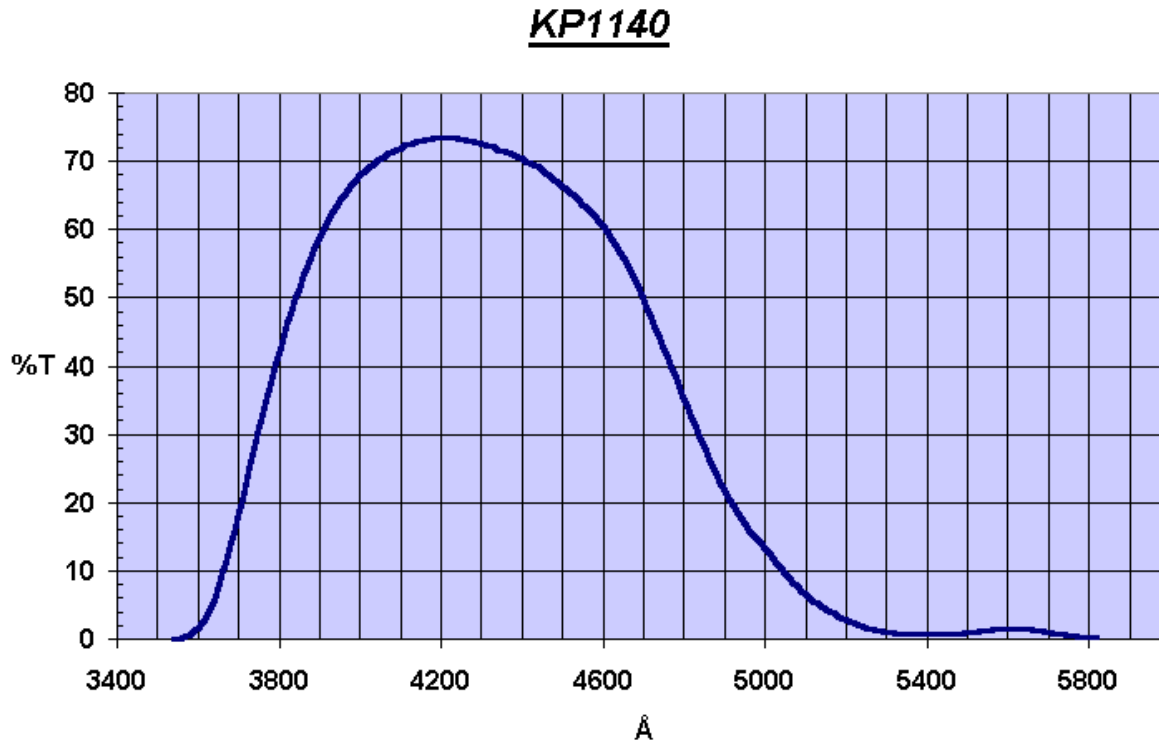

## TDATA for KPNO 4-Inch Filters

### TDATA File Header Information For Filter, [kp1140](#):

"FILTER: GG385 2MM BG12 1MM "  
"DATE: ""10/19/92" "TIME: ""10:35: 1"  
" CWL= " 4299.48A "FWHM= " 1015.22A "TMAX= "73.52 %

---

### TDATA File Header Information For Filter, [kp1140r](#):

"FILTER: KP1140 MAY BE KP72 - "  
"DATE: ""10/19/92" "TIME: ""10:34:51"  
" CWL= " 4294.86A "FWHM= " 1016.48A "TMAX= "73.50 %

**KP1140**