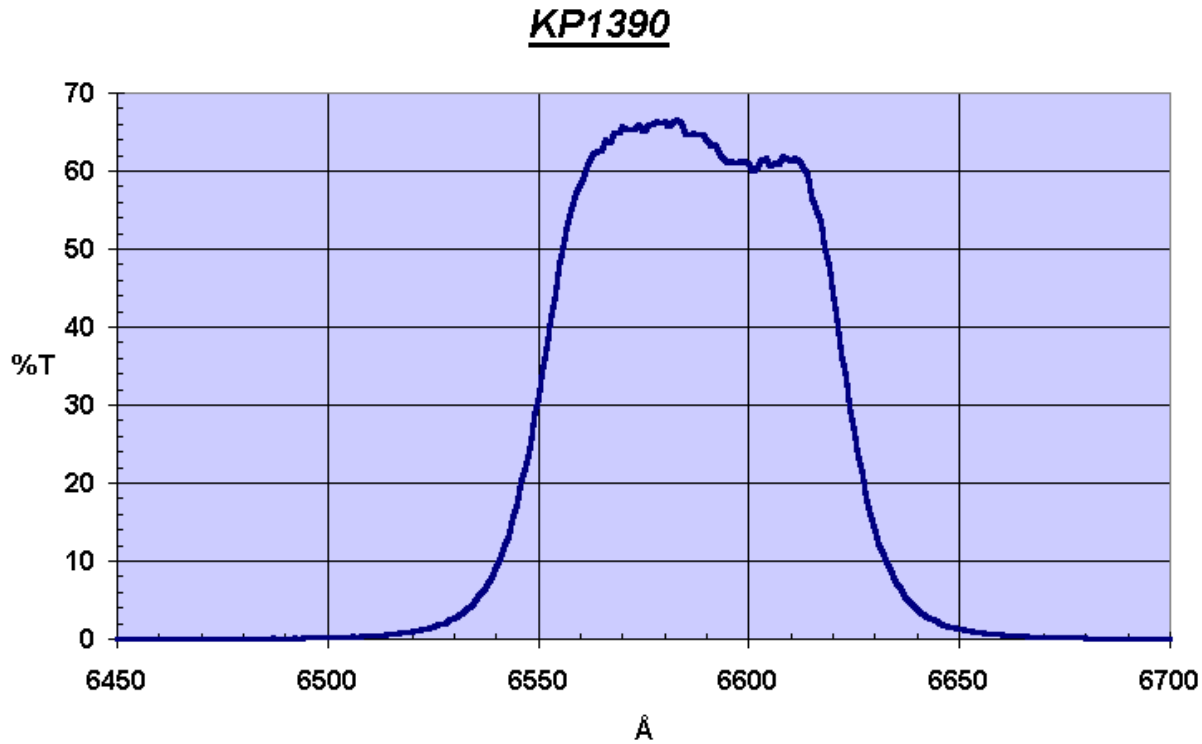

TDATA for KPNO 4-Inch Filters

TDATA File Header Information For Filter, [kp1390](#):

"FILTER: KP1390 TEMP 73F "
"DATE: "" 7/22/93" "TIME: ""15:18: 7"
" CWL= " 6586.66A "FWHM= " 72.44A "TMAX= "66.64 %

TDATA File Header Information For Filter, [kp1390r](#):

"FILTER: KP1390 BLOCKING "
"DATE: "" 7/23/93" "TIME: "" 8:38:30"
" CWL= " 6583.75A "FWHM= " 73.68A "TMAX= "64.74 %

KP1390