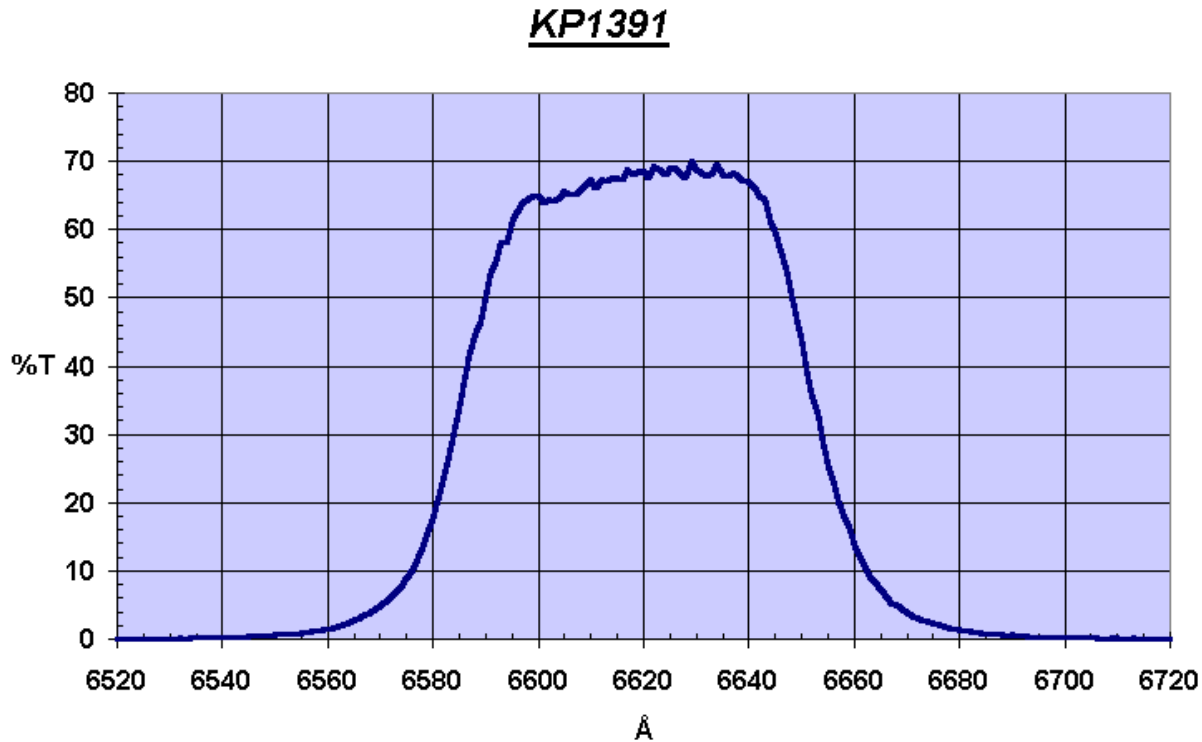

## TDATA for KPNO 4-Inch Filters

### TDATA File Header Information For Filter, [kp1391](#):

"FILTER: KP1391 TEMP=77DEG F "  
"DATE: "" 6/28/93" "TIME: ""16:50:49"  
" CWL= " 6619.93A "FWHM= " 67.09A "TMAX= "70.07 %

---

### TDATA File Header Information For Filter, [kp1391r](#):

"FILTER: KP1391 BLOCKING "  
"DATE: "" 6/28/93" "TIME: ""16:51: 9"  
" CWL= " 6617.18A "FWHM= " 68.61A "TMAX= "67.76 %

**KP1391**