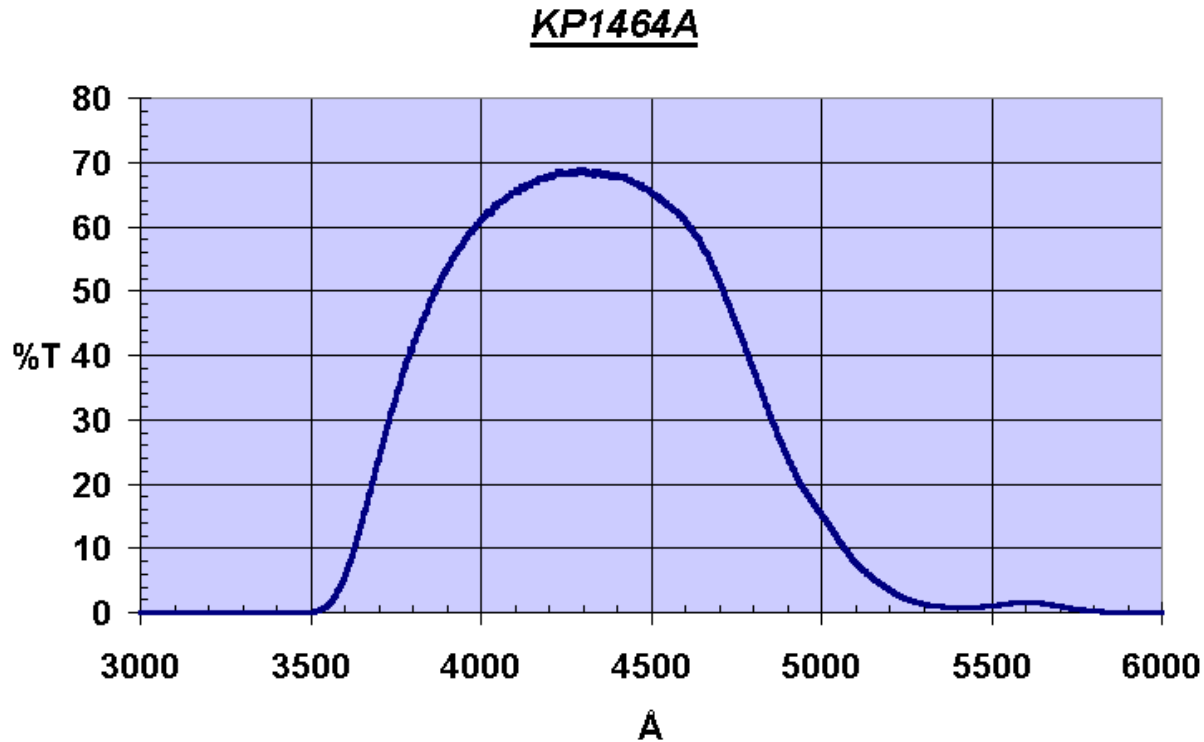

TDATA for KPNO 4-Inch Filters

TDATA File Header Information For Filter, [kp1464](#):

"FILTER: KP1464 TEMP 22C "
"DATE: "" 7/13/95" "TIME: ""14:34: 2"
" CWL= " 4323.05A "FWHM= " 1048.46A "TMAX= "66.10 %

TDATA File Header Information For Filter, [kp1464a](#):

Filter: NEW HARRIS B, BANDPASS, 0.2NM SLIT, 15NM/MIN, 0.5S 22.7C
Date: 07/28/98 Time: 12:44:55 Operator: JDV

KP1464A