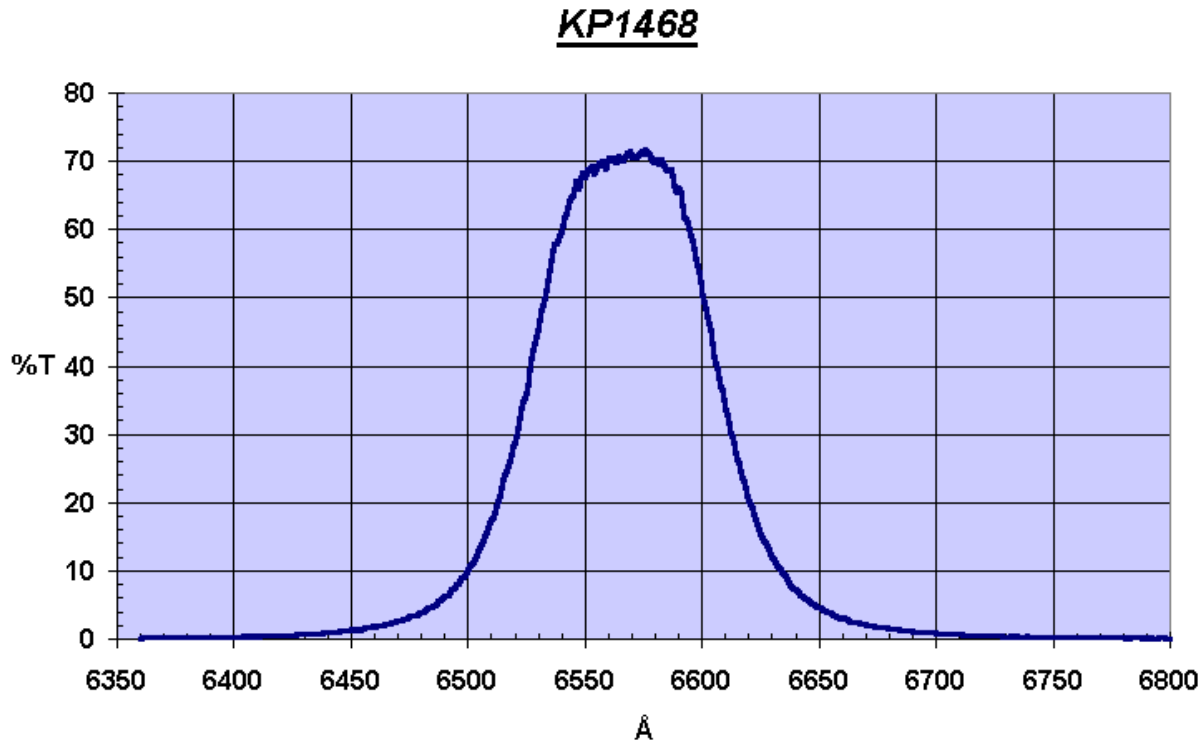

## TDATA for KPNO 4-Inch Filters

### TDATA File Header Information For Filter, [kp1468](#):

"FILTER: KP1468 TEMP 23C "  
"DATE: "" 7/14/95" "TIME: "" 9:16:13"  
" CWL= " 6567.35A "FWHM= " 84.50A "TMAX= "71.83 %

---

### TDATA File Header Information For Filter, [kp1468r](#):

"FILTER: KP1468 6563 "  
"DATE: "" 8/30/91" "TIME: ""10:38:53"  
" CWL= " 6568.28A "FWHM= " 87.58A "TMAX= "70.39 %

**KP1468**