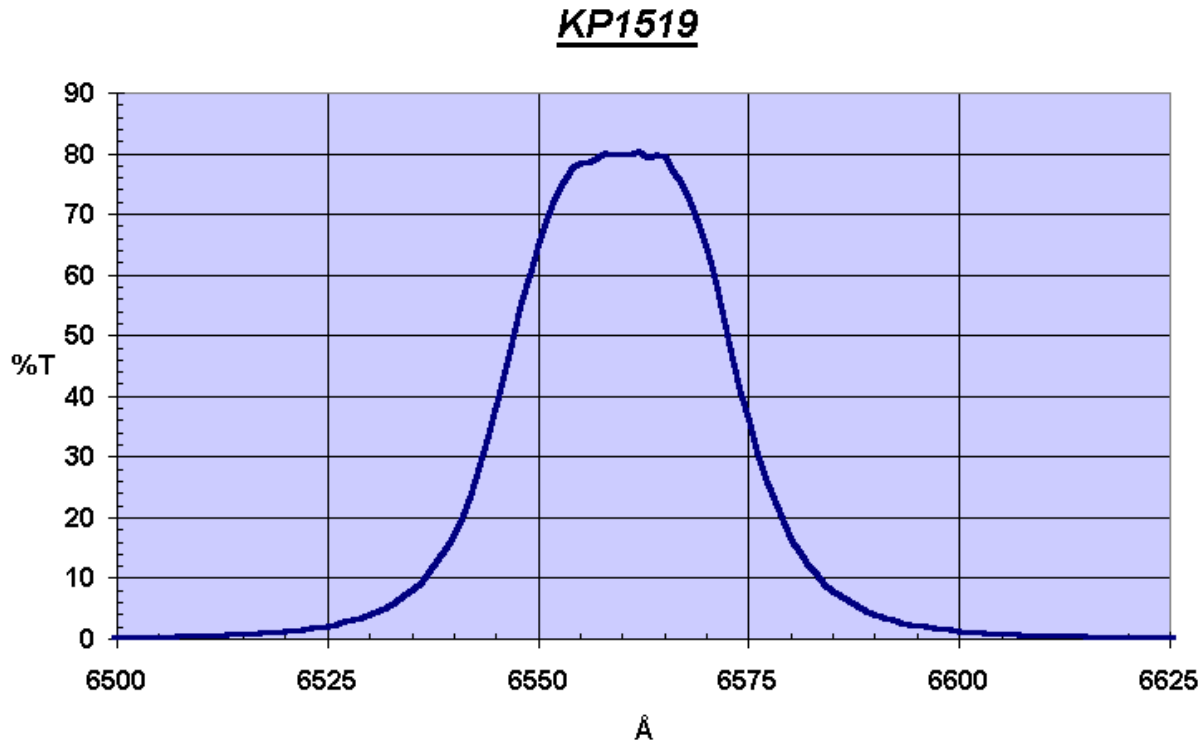

## TDATA for KPNO 4-Inch Filters

### TDATA File Header Information For Filter, [kp1519](#):

"FILTER: KP1519 H-ALPHA TEMP 23C "  
"DATE: "" 7/14/95" "TIME: "" 9:16:34"  
" CWL= " 6560.39A "FWHM= " 28.83A "TMAX= "80.32 %

---

### TDATA File Header Information For Filter, [kp1519r](#):

"FILTER: ANDV2836 LEAK CHECK "  
"DATE: ""10/ 2/92" "TIME: "" 8: 4: 3"  
" CWL= " 6557.08A "FWHM= " 35.04A "TMAX= "67.56 %

**KP1519**