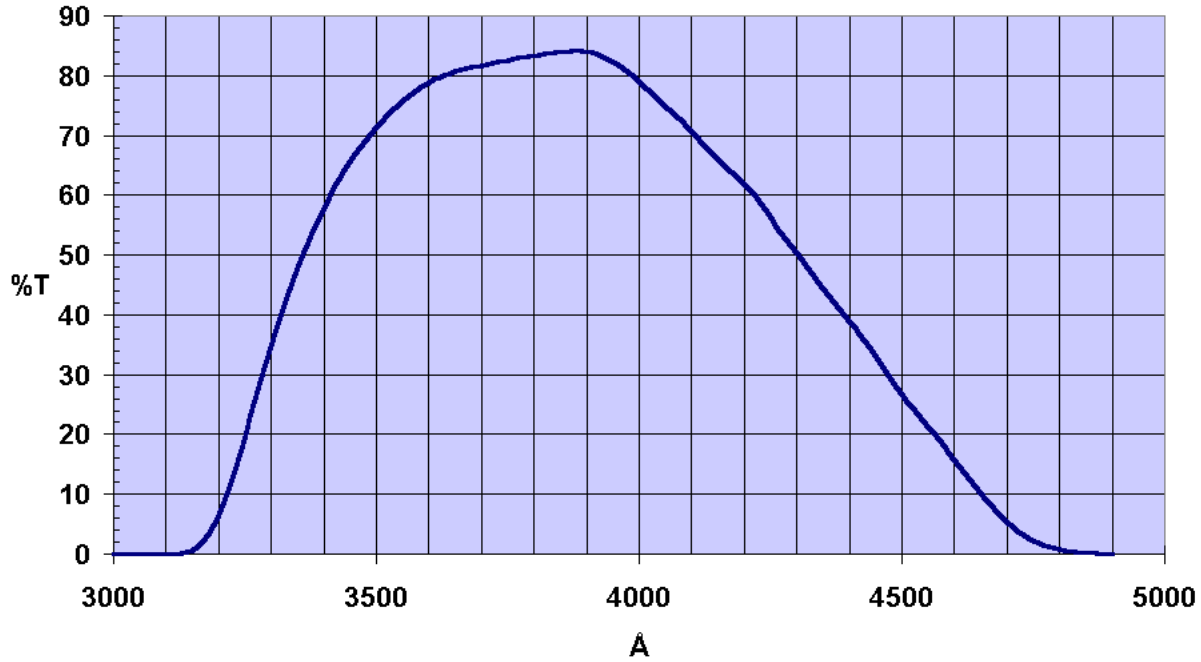

TDATA for KPNO 4-Inch Filters

TDATA File Header Information For Filter, [kp1580](#):

"FILTER: KP1580 WASHINGTON C REVISED AU"
"DATE: "" 5/ 6/96" "TIME: "" 8:38:24"
" CWL= " 3865.58A "FWHM= " 1043.56A "TMAX= "84.24 %

KP1580

TDATA File Header Information For Filter, [kp1580r](#):

"FILTER: KP1580 WASH C REVISED AUG'95 B"
"DATE: "" 5/ 6/96" "TIME: "" 8:38:12"
" CWL= " 3860.31A "FWHM= " 1044.59A "TMAX= "83.61 %

KP1580