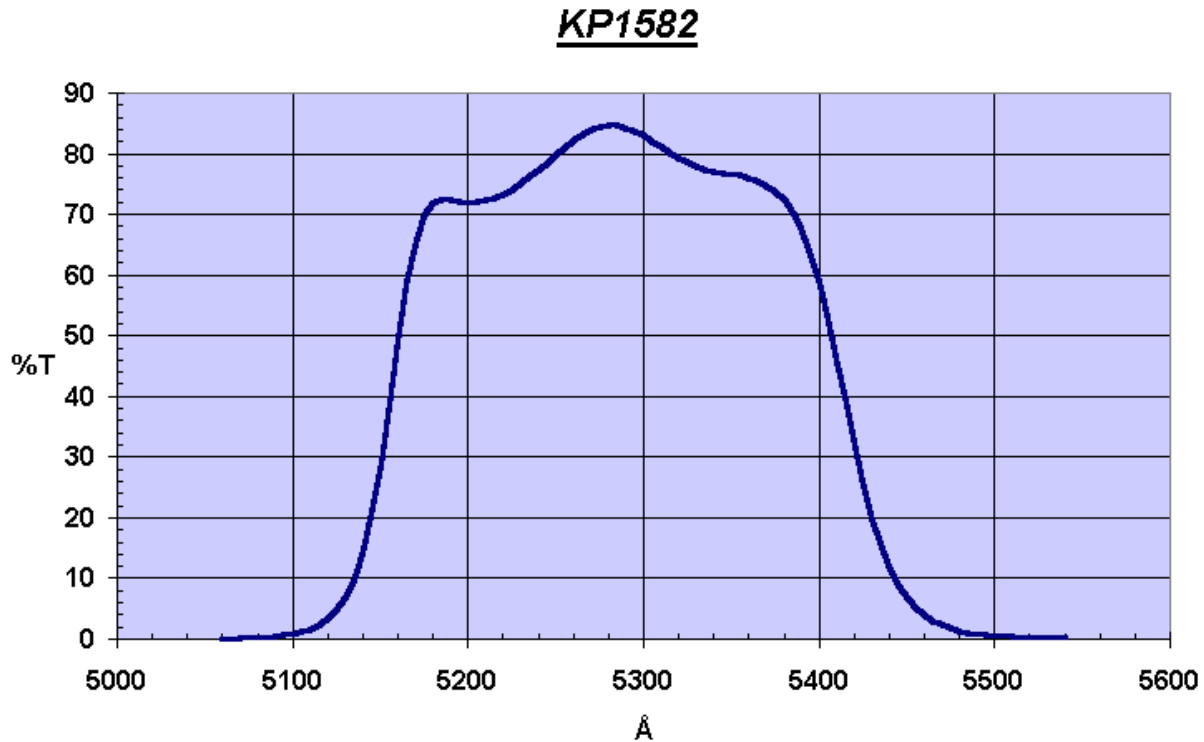

## TDATA for KPNO 4-Inch Filters

### TDATA File Header Information For Filter, [kp1582](#):

"FILTER: KP1582 5311/265 "  
"DATE: "" 1/14/97" "TIME: ""13:46:21"  
" CWL= " 5288.55A "FWHM= " 256.00A "TMAX= "84.78 %

---

### TDATA File Header Information For Filter, [kp1582r](#):

"FILTER: KP1582 5311/265 BLOCKING "  
"DATE: "" 1/14/97" "TIME: ""13:46:15"  
" CWL= " 5287.24A "FWHM= " 256.16A "TMAX= "84.32 %

KP1582